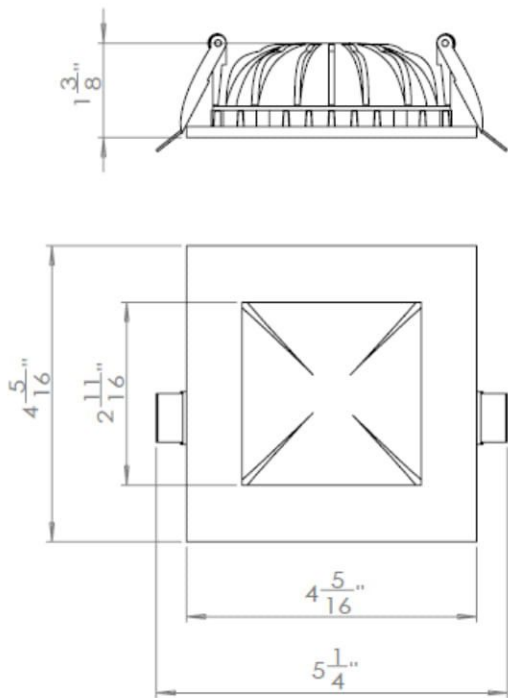

Specification

Round Item	BL4-401	BL6-401
Square Item	BL4-S401	BL6-S401
Size	4 inch	6 inch
Wattage	8W Max.	14W Max.
Luminous Efficiency	100LM/W	
Voltage	120V±10%, 277V AC, 50/60Hz	
Color Temperature	2700-6000K	
CRI	80+ / 90+	
PF	>0.9	
Dimmable	TRIAC	

PANEL LIGHT

Back

Dimensions

BL4-401

BL6-401

BL4-S401

BL6-S401

PANEL LIGHT

Remodel

BL4-401 - 4inch & Round

BL6-401 - 6inch & Round

BL4-S401 - 4inch & Square

BL6-S401 - 6inch & Square

PANEL LIGHT

New Construction

BL4-401-NC - 4inch & Round