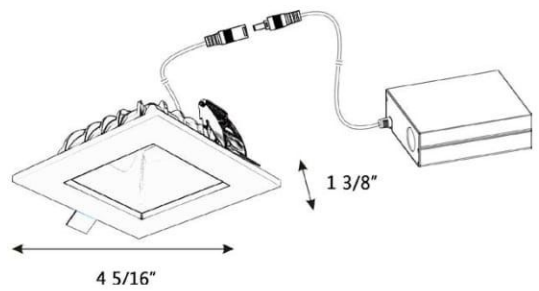

Remodel

BL4-401 - 4inch & Round

BL6-401 - 6inch & Round

BL4-S401 - 4inch & Square

BL6-S401 - 6inch & Square

PANEL LIGHT

New Construction

BL4-401-NC - 4inch & Round