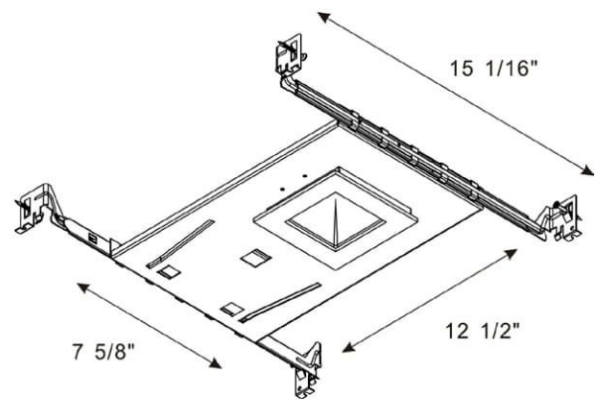

BL4-S401-NC - 4inch & Square