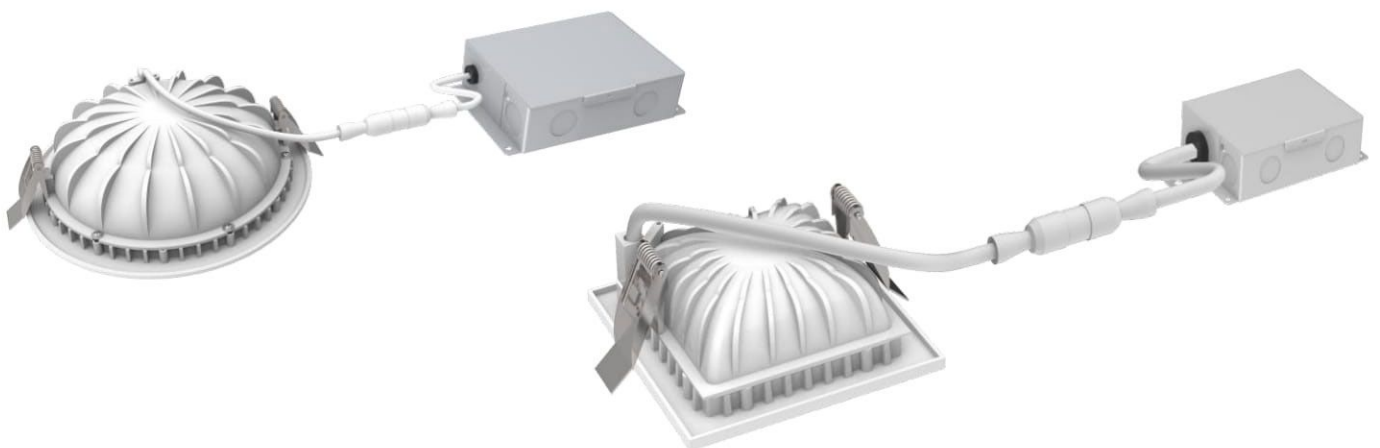

Easy tool-free installation, save time

Finish optional: White/ Black/ Satin Nickel/ Chrome, etc.

Listing & Warranty

ETL listed to US and Canadian standards

2 Year Limited Warranty

Specification

Round Item	BL4-401	BL6-401
Square Item	BL4-S401	BL6-S401
Size	4 inch	6 inch
Wattage	8W Max.	14W Max.
Luminous Efficiency	100LM/W	
Voltage	120V±10%, 277V AC, 50/60Hz	
Color Temperature	2700-6000K	
CRI	80+ / 90+	
PF	>0.9	
Dimmable	TRIAC	

C	Color Temperature
27	2700K
30	3000K
40	4000K
50	5000K
60	6000K

D	Dimmable
	Non-Dimmable
DM	Dimmable

E	Finish
WH	White
BK	Black
SN	Satin Nickel
CH	Chrome

Packing

Model Size	4 inch	6 inch
CTN Size	425x350x305mm	540x405x230mm
Inner Box Size	145x135x83mm	205x195x85mm
PCS/CTN	24 PCS/CTN	12 PCS/CTN

PANEL LIGHT

Back