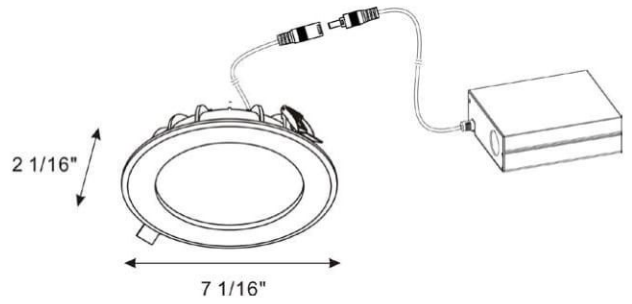

PANEL LIGHT

Back

Dimensions

BL4-401

BL6-401

BL4-S401

BL6-S401

PANEL LIGHT

Remodel

BL4-401 - 4inch & Round

BL6-401 - 6inch & Round

BL4-S401 - 4inch & Square

BL6-S401 - 6inch & Square

PANEL LIGHT

New Construction

BL4-401-NC - 4inch & Round