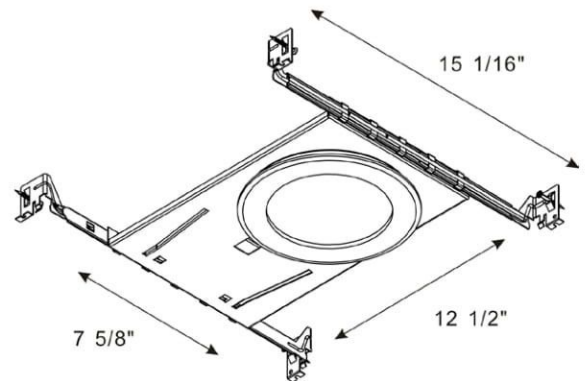

New Construction

BL6-401-NC - 6inch & Round