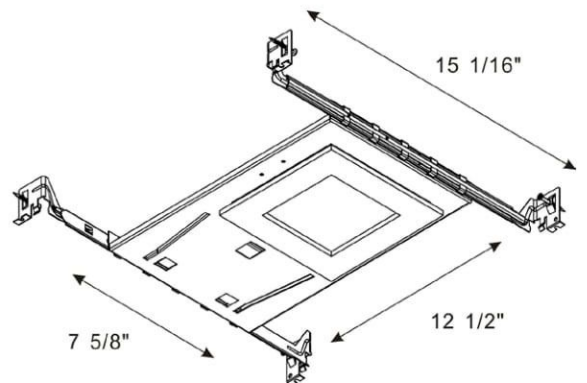

Remodel

BL4-401 - 4inch & Round

BL6-401 - 6inch & Round

BL4-S401 - 4inch & Square

BL6-S401 - 6inch & Square

PANEL LIGHT

New Construction

BL4-401-NC - 4inch & Round

BL4-S401-NC - 4inch & Square

PANEL LIGHT

New Construction

BL6-401-NC - 6inch & Round

BL6-S401-NC - 6inch & Square

PANEL LIGHT