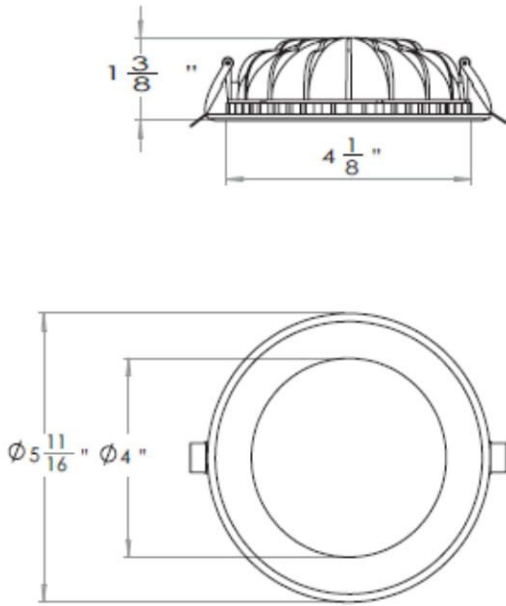

Specification

Round Item	BL4-401	BL6-401
Square Item	BL4-S401	BL6-S401
Size	4 inch	6 inch
Wattage	8W Max.	14W Max.
Luminous Efficiency	100LM/W	
Voltage	120V±10%, 277V AC, 50/60Hz	
Color Temperature	2700-6000K	
CRI	80+ / 90+	
PF	>0.9	
Dimmable	TRIAC	

C	Color Temperature
27	2700K
30	3000K
40	4000K
50	5000K
60	6000K

D	Dimmable
	Non-Dimmable
DM	Dimmable

E	Finish
WH	White
BK	Black
SN	Satin Nickel
CH	Chrome

Packing

Model Size	4 inch	6 inch
CTN Size	425x350x305mm	540x405x230mm
Inner Box Size	145x135x83mm	205x195x85mm
PCS/CTN	24 PCS/CTN	12 PCS/CTN

PANEL LIGHT

Back

Dimensions

BL4-401

BL6-401

BL4-S401

BL6-S401

PANEL LIGHT