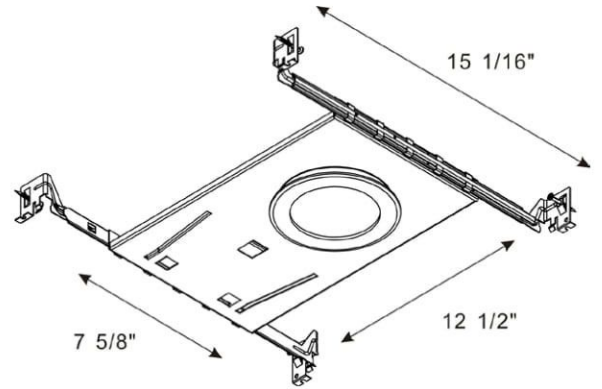

PANEL LIGHT

Back

Dimensions

BL4-401

BL6-401

BL4-S401

BL6-S401

PANEL LIGHT

Remodel

BL4-401 - 4inch & Round

BL6-401 - 6inch & Round

BL4-S401 - 4inch & Square

BL6-S401 - 6inch & Square

PANEL LIGHT

New Construction

BL4-401-NC - 4inch & Round