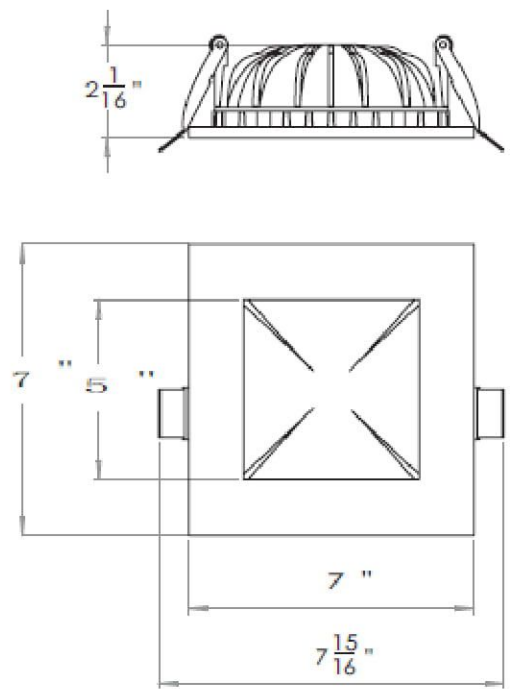

Specification

Round Item	BL4-401	BL6-401
Square Item	BL4-S401	BL6-S401
Size	4 inch	6 inch
Wattage	8W Max.	14W Max.
Luminous Efficiency	100LM/W	
Voltage	120V±10%, 277V AC, 50/60Hz	
Color Temperature	2700-6000K	
CRI	80+ / 90+	
PF	>0.9	
Dimmable	TRIAC	

C	Color Temperature
27	2700K
30	3000K
40	4000K
50	5000K
60	6000K

D	Dimmable
	Non-Dimmable
DM	Dimmable

E	Finish
WH	White
BK	Black
SN	Satin Nickel
CH	Chrome

Packing

Model Size	4 inch	6 inch
CTN Size	425x350x305mm	540x405x230mm
Inner Box Size	145x135x83mm	205x195x85mm
PCS/CTN	24 PCS/CTN	12 PCS/CTN

PANEL LIGHT

Back

Dimensions

BL4-401

BL6-401

BL4-S401

BL6-S401

PANEL LIGHT

Remodel

BL4-401 - 4inch & Round

BL6-401 - 6inch & Round

BL4-S401 - 4inch & Square

BL6-S401 - 6inch & Square

PANEL LIGHT

New Construction

BL4-401-NC - 4inch & Round