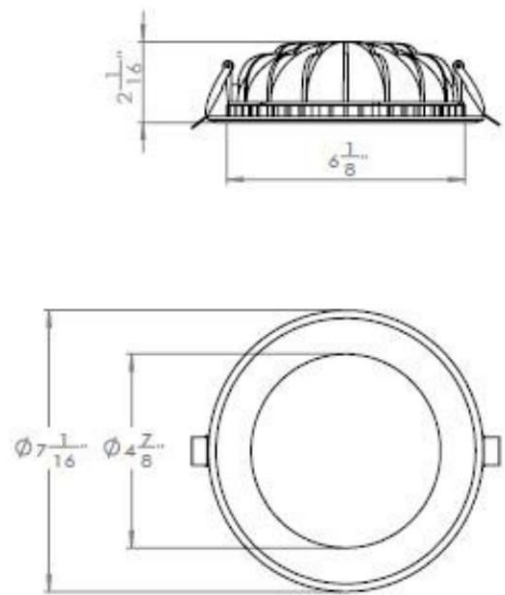

Specification

Round Item	BL4-401	BL6-401
Square Item	BL4-S401	BL6-S401
Size	4 inch	6 inch
Wattage	8W Max.	14W Max.
Luminous Efficiency	100LM/W	
Voltage	120V±10%, 277V AC, 50/60Hz	
Color Temperature	2700-6000K	
CRI	80+ / 90+	
PF	>0.9	
Dimmable	TRIAC	

C	Color Temperature
27	2700K
30	3000K
40	4000K
50	5000K
60	6000K

D	Dimmable
	Non-Dimmable
DM	Dimmable

E	Finish
WH	White
BK	Black
SN	Satin Nickel
CH	Chrome

Packing

Model Size	4 inch	6 inch
CTN Size	425x350x305mm	540x405x230mm
Inner Box Size	145x135x83mm	205x195x85mm
PCS/CTN	24 PCS/CTN	12 PCS/CTN

PANEL LIGHT

Back

Dimensions

BL4-401

BL6-401

BL4-S401

BL6-S401

PANEL LIGHT

Remodel

BL4-401 - 4inch & Round

BL6-401 - 6inch & Round

BL4-S401 - 4inch & Square

BL6-S401 - 6inch & Square

PANEL LIGHT

New Construction

BL4-401-NC - 4inch & Round