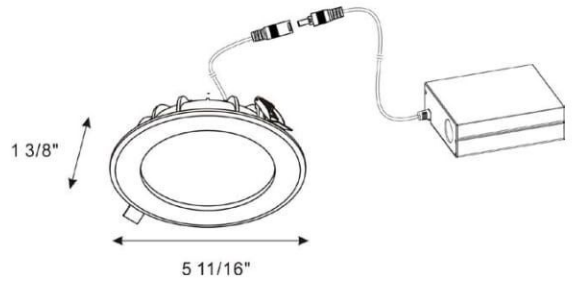

Specification

Round Item	BL4-401	BL6-401
Square Item	BL4-S401	BL6-S401
Size	4 inch	6 inch
Wattage	8W Max.	14W Max.
Luminous Efficiency	100LM/W	
Voltage	120V±10%, 277V AC, 50/60Hz	
Color Temperature	2700-6000K	
CRI	80+ / 90+	
PF	>0.9	
Dimmable	TRIAC	

PANEL LIGHT

Back

Dimensions

BL4-401

BL6-401

BL4-S401

BL6-S401

PANEL LIGHT

Remodel

BL4-401 - 4inch & Round

BL6-401 - 6inch & Round

BL4-S401 - 4inch & Square

BL6-S401 - 6inch & Square

PANEL LIGHT

New Construction

BL4-401-NC - 4inch & Round